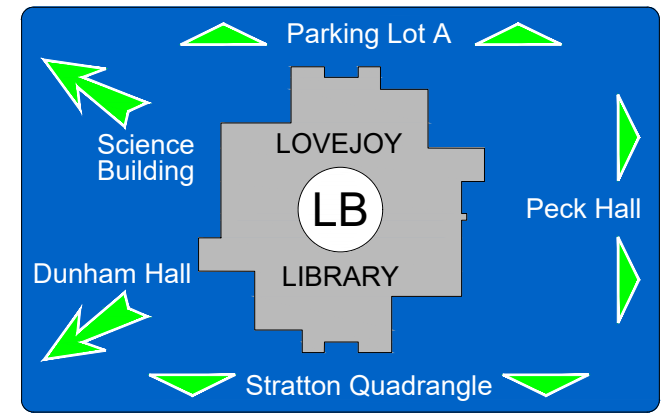

In event you can not get to a Primary Shelter go to a **Secondary Storm Shelter**

First Floor

LOVEJOY LIBRARY

EMERGENCY STORM SHELTERS

In event of a Tornado Warning everyone should go to a Lower Level **Primary Storm Shelter**

In event you can not get to a Primary Shelter go to a **Secondary Storm Shelter**

Second Floor

LOVEJOY LIBRARY

EMERGENCY STORM SHELTERS

In event of a Tornado Warning everyone should go to a Lower Level **Primary Storm Shelter**

In event you can not get to a Primary Shelter go to a **Secondary Storm Shelter**

Third Floor

LOVEJOY LIBRARY

EMERGENCY EXIT PLAN

EXIT

IN CASE OF EMERGENCY USE MARKED EXITS

EXIT

IN CASE OF FIRE

DO NOT USE ELEVATORS

WHEELCHAIR USERS ARE

**IF POSSIBLE GO TO EXIT EXIT TO OUTSIDE
IF NOT GO INTO A STAIRWELL
AND WAIT FOR EMERGENCY PERSONNEL.**

LOVEJOY LIBRARY

Lower Level

0' 5' 10' 20' 30' 40' 50'-0"

Stratton Quadrangle