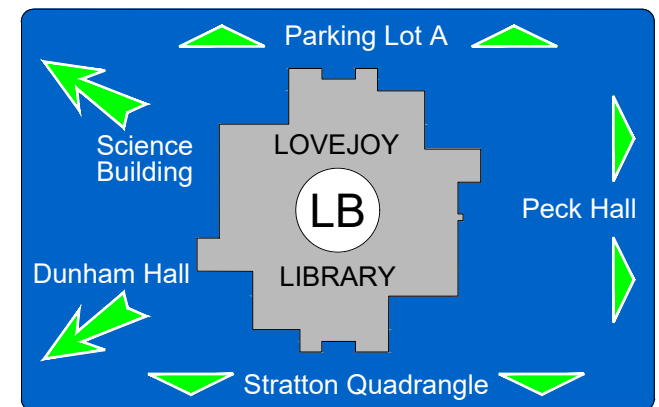

EMERGENCY STORM SHELTERS

In event of a Tornado Warning everyone should go to a

PRIMARY STORM SHELTERS

located here on the lower level

LOVEJOY LIBRARY

Lower Level

EMERGENCY STORM SHELTERS

In event of a Tornado Warning everyone should go to a Lower Level **Primary Storm Shelter**

In event you can not get to a Primary Shelter go to a **Secondary Storm Shelter**

First Floor

LOVEJOY LIBRARY

EMERGENCY STORM SHELTERS

In event of a Tornado Warning everyone should go to a Lower Level **Primary Storm Shelter**

In event you can not get to a Primary Shelter go to a **Secondary Storm Shelter**

Second Floor

LOVEJOY LIBRARY

EMERGENCY STORM SHELTERS

In event of a Tornado Warning everyone should go to a Lower Level **Primary Storm Shelter**

LOVEJOY LIBRARY

Third Floor