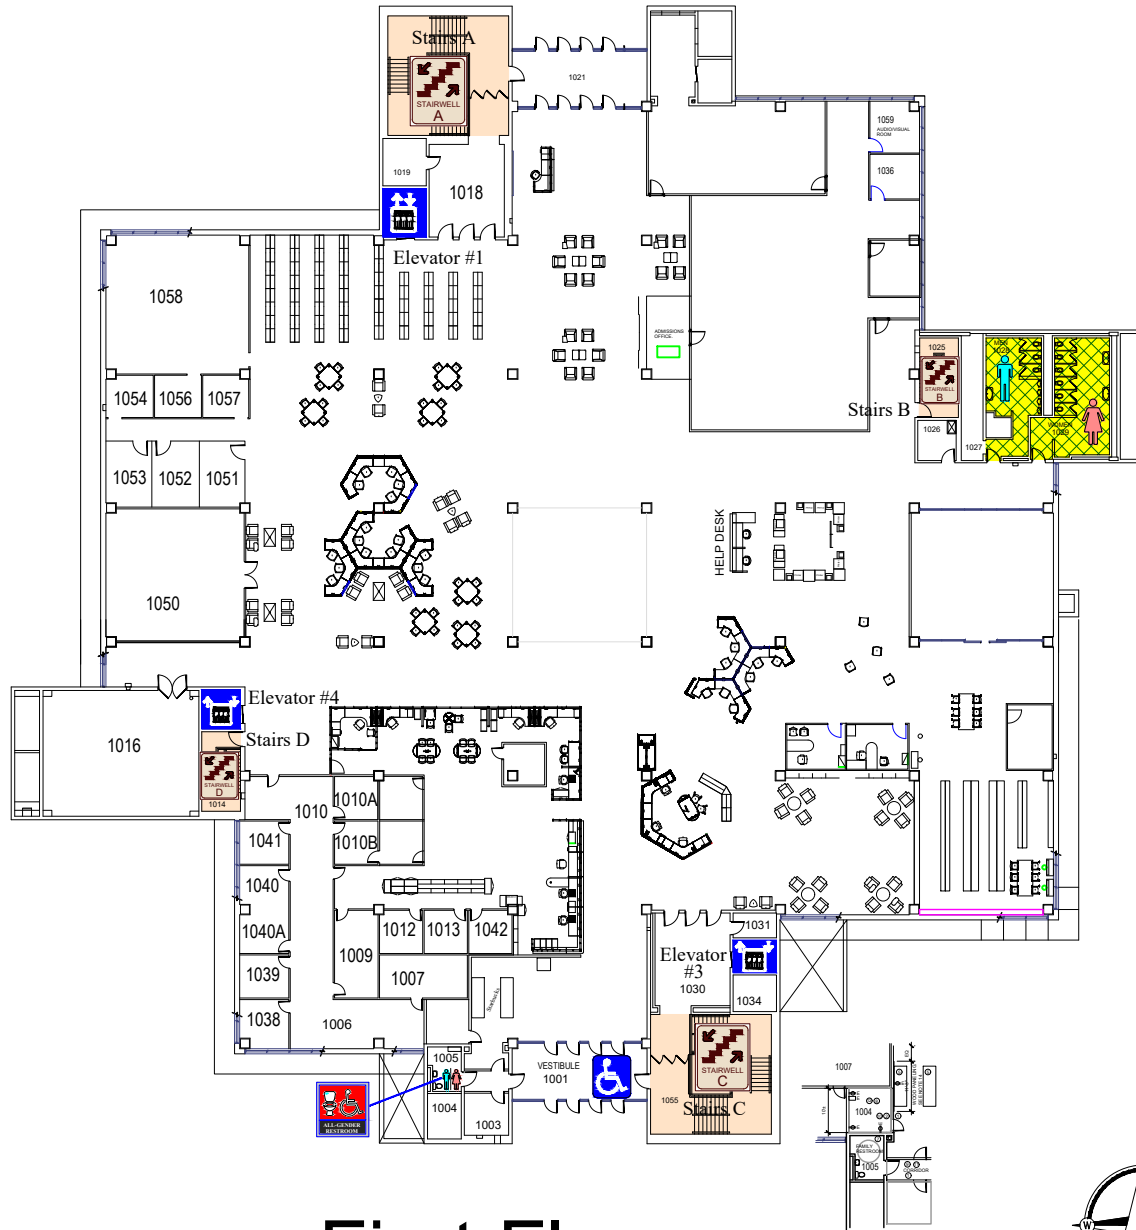

Lovejoy Library

Lovejoy Library

Conference Room

Second Floor

Lovejoy Library

Lovejoy Library

Conference Room

Third Floor

EMERGENCY STORM SHELTERS

In event of a Tornado Warning everyone should go to a

PRIMARY STORM SHELTERS

located here on the lower level

LOVEJOY LIBRARY

Lower Level

EMERGENCY STORM SHELTERS

In event of a Tornado Warning everyone should go to a Lower Level **Primary Storm Shelter**

In event you can not get to a Primary Shelter go to a **Secondary Storm Shelter**

First Floor

LOVEJOY LIBRARY

EMERGENCY STORM SHELTERS

In event of a Tornado Warning everyone should go to a Lower Level **Primary Storm Shelter**