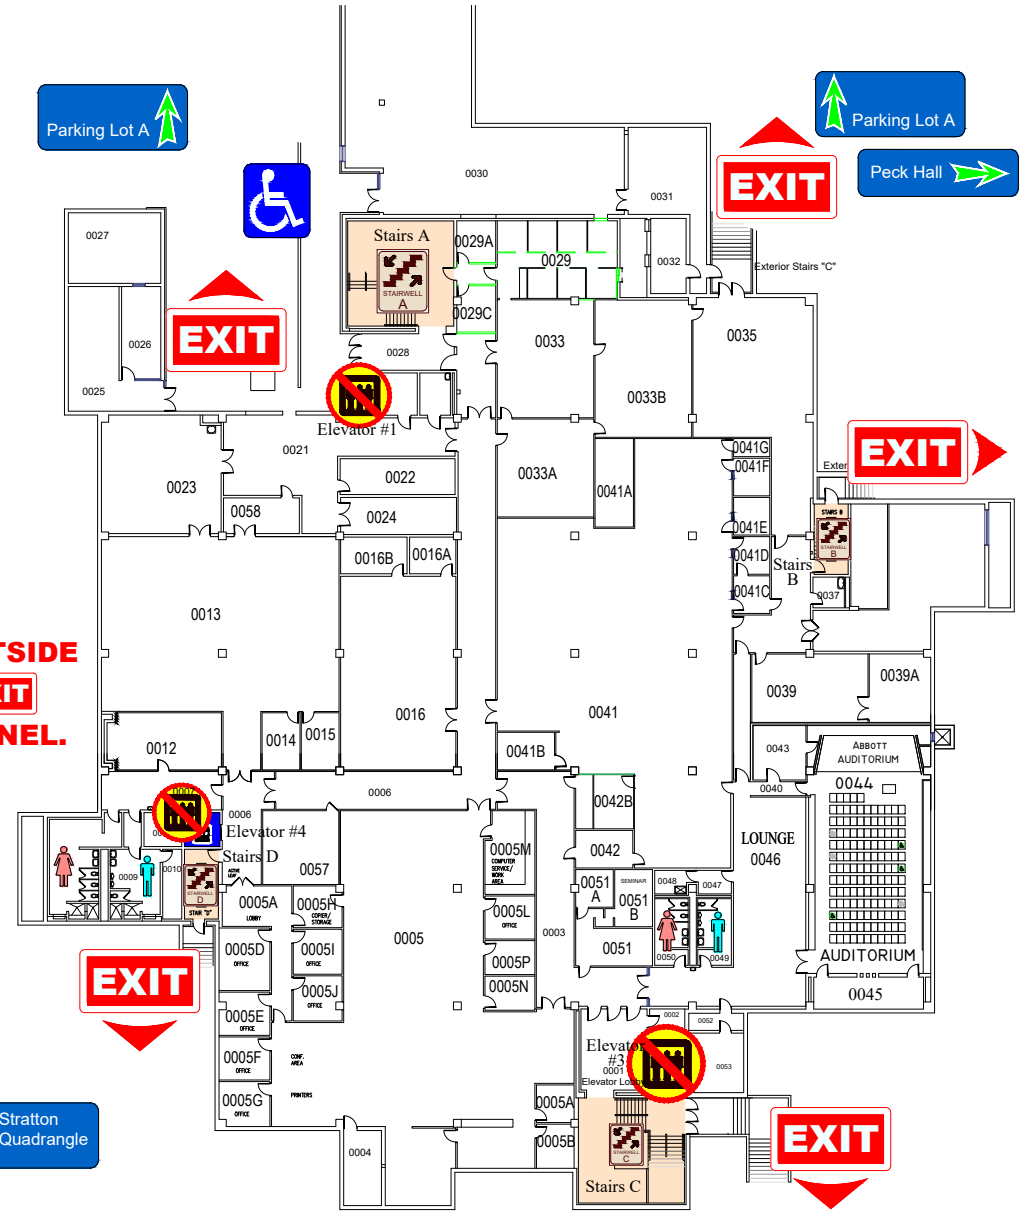

EMERGENCY STORM SHELTERS

In event of a Tornado Warning everyone should go to a

PRIMARY STORM SHELTERS

located here on the lower level

LOVEJOY LIBRARY

Lower Level

EMERGENCY STORM SHELTERS

In event of a Tornado Warning everyone should go to a Lower Level **Primary Storm Shelter**

In event you can not get to a Primary Shelter go to a **Secondary Storm Shelter**

Second Floor

LOVEJOY LIBRARY

EMERGENCY STORM SHELTERS

In event of a Tornado Warning everyone should go to a Lower Level **Primary Storm Shelter**

In event you can not get to a Primary Shelter go to a **Secondary Storm Shelter**

Third Floor

LOVEJOY LIBRARY

EMERGENCY EXIT PLAN

EXIT

IN CASE OF EMERGENCY USE MARKED EXITS

EXIT

IN CASE OF FIRE

DO NOT USE ELEVATORS

WHEELCHAIR USERS ARE

**IF POSSIBLE GO TO EXIT EXIT TO OUTSIDE
IF NOT GO INTO A STAIRWELL
AND WAIT FOR EMERGENCY PERSONNEL.**

LOVEJOY LIBRARY

Lower Level

0' 5' 10' 20' 30' 40' 50'-0"

Stratton Quadrangle