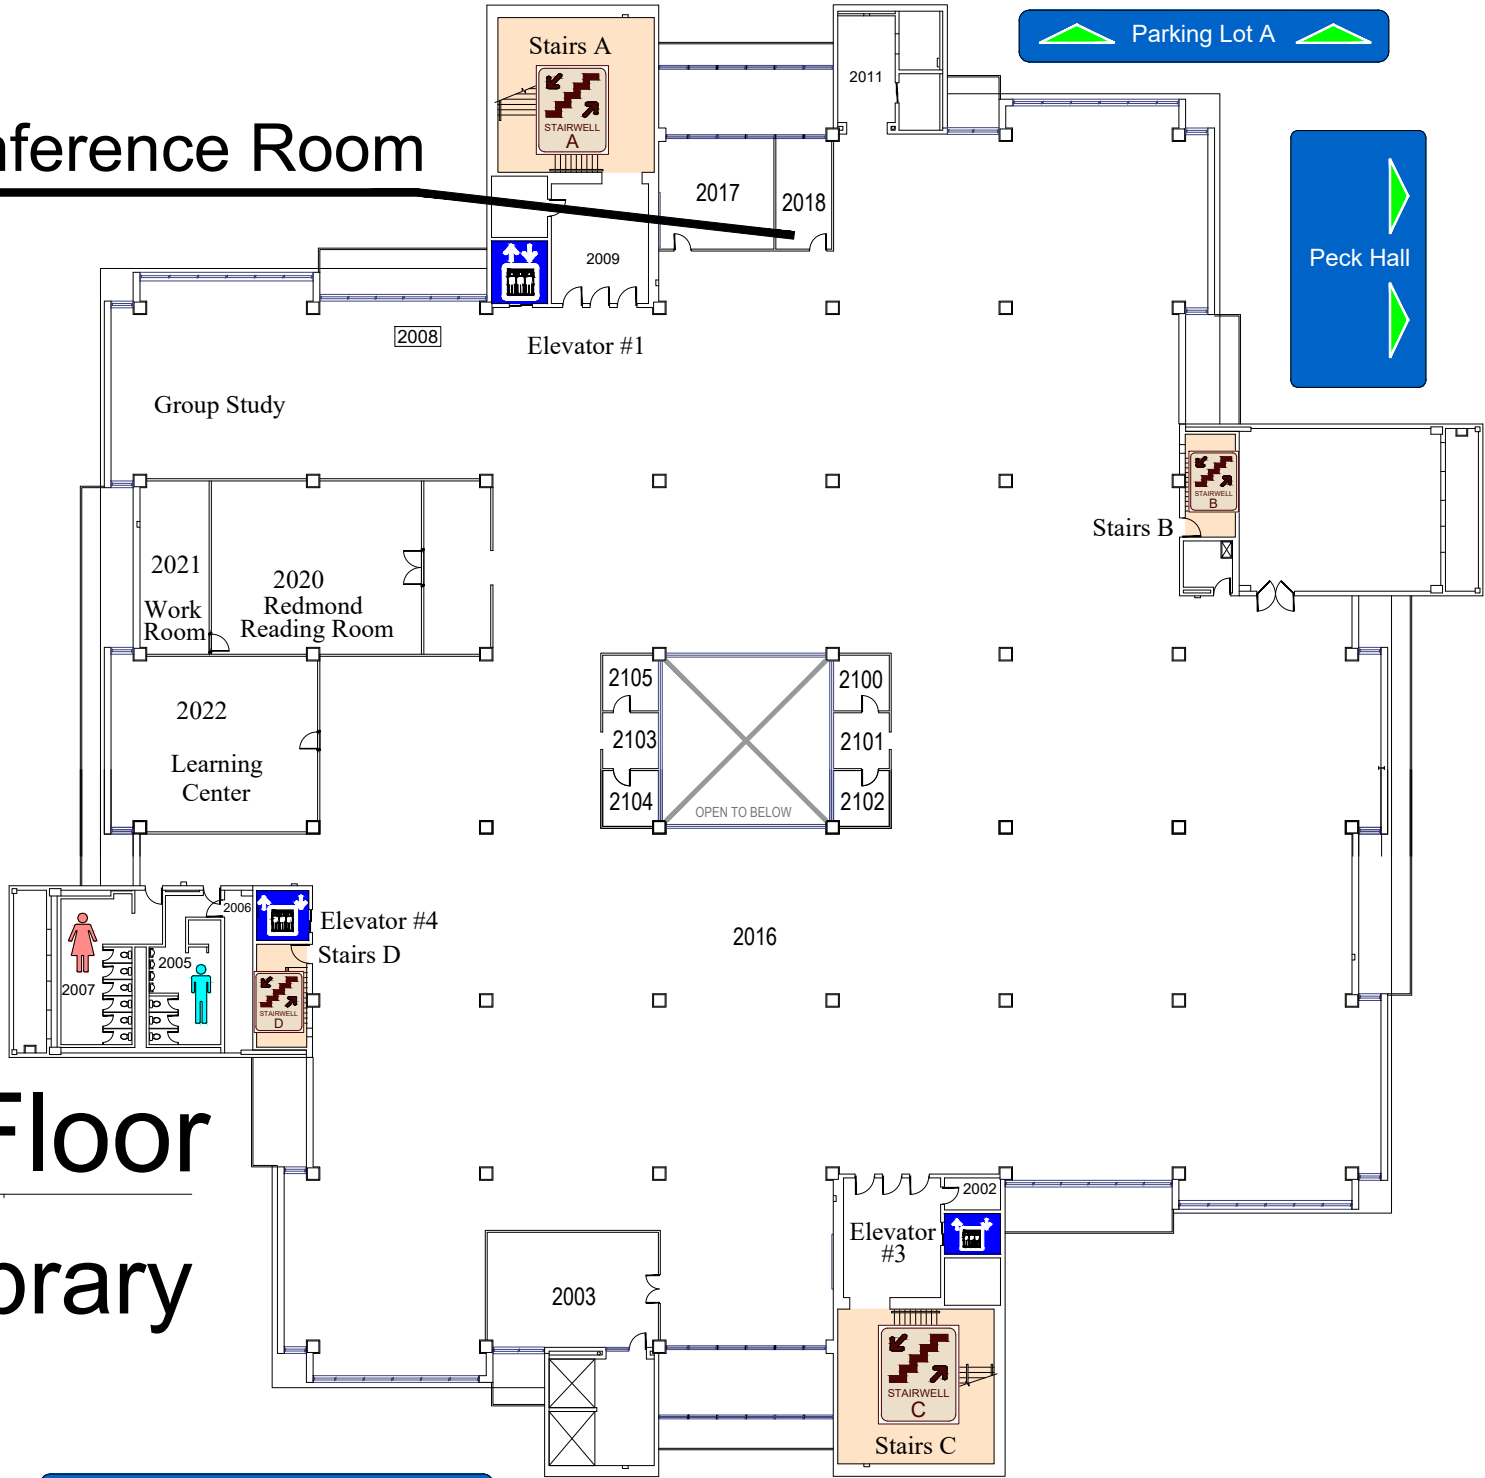

Lovejoy Library

Lovejoy Library

Conference Room

Second Floor

Lovejoy Library

Lovejoy Library

Conference Room

Third Floor

EMERGENCY STORM SHELTERS

In event of a Tornado Warning everyone should go to a

PRIMARY STORM SHELTERS

located here on the lower level

LOVEJOY LIBRARY

Lower Level

EMERGENCY STORM SHELTERS

In event of a Tornado Warning everyone should go to a Lower Level **Primary Storm Shelter**

In event you can not get to a Primary Shelter go to a **Secondary Storm Shelter**

First Floor

LOVEJOY LIBRARY

EMERGENCY STORM SHELTERS

In event of a Tornado Warning everyone should go to a Lower Level **Primary Storm Shelter**

LOVEJOY LIBRARY

Third Floor