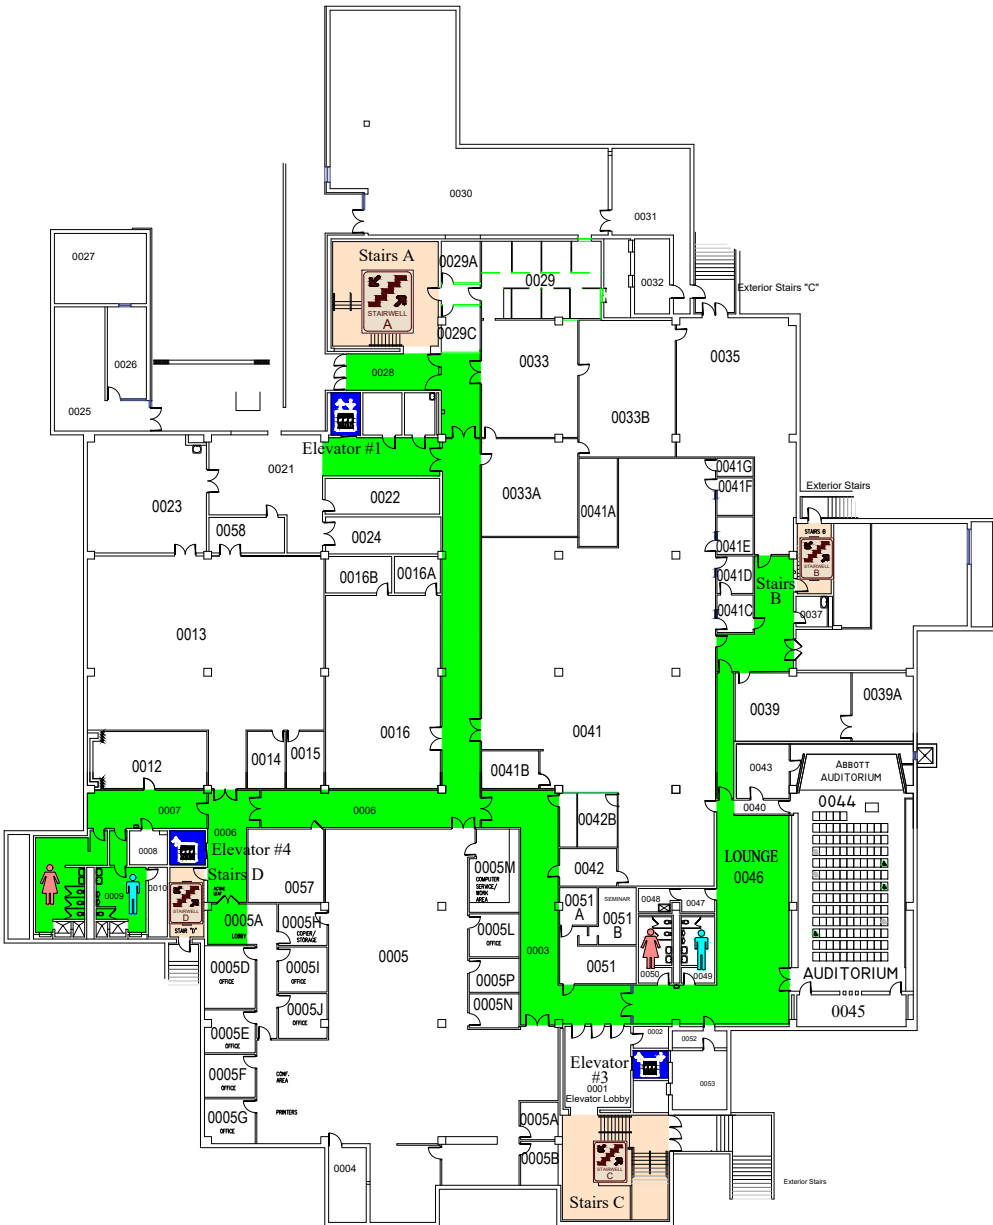

Lovejoy Library

Lovejoy Library

Conference Room

Second Floor

Lovejoy Library

Lovejoy Library

Conference Room

Third Floor

EMERGENCY STORM SHELTERS

In event of a Tornado Warning everyone should go to a

PRIMARY STORM SHELTERS

located here on the lower level

LOVEJOY LIBRARY

Lower Level

EMERGENCY STORM SHELTERS

In event of a Tornado Warning everyone should go to a Lower Level **Primary Storm Shelter**

In event you can not get to a Primary Shelter go to a **Secondary Storm Shelter**

First Floor

LOVEJOY LIBRARY

EMERGENCY STORM SHELTERS

In event of a Tornado Warning everyone should go to a Lower Level **Primary Storm Shelter**