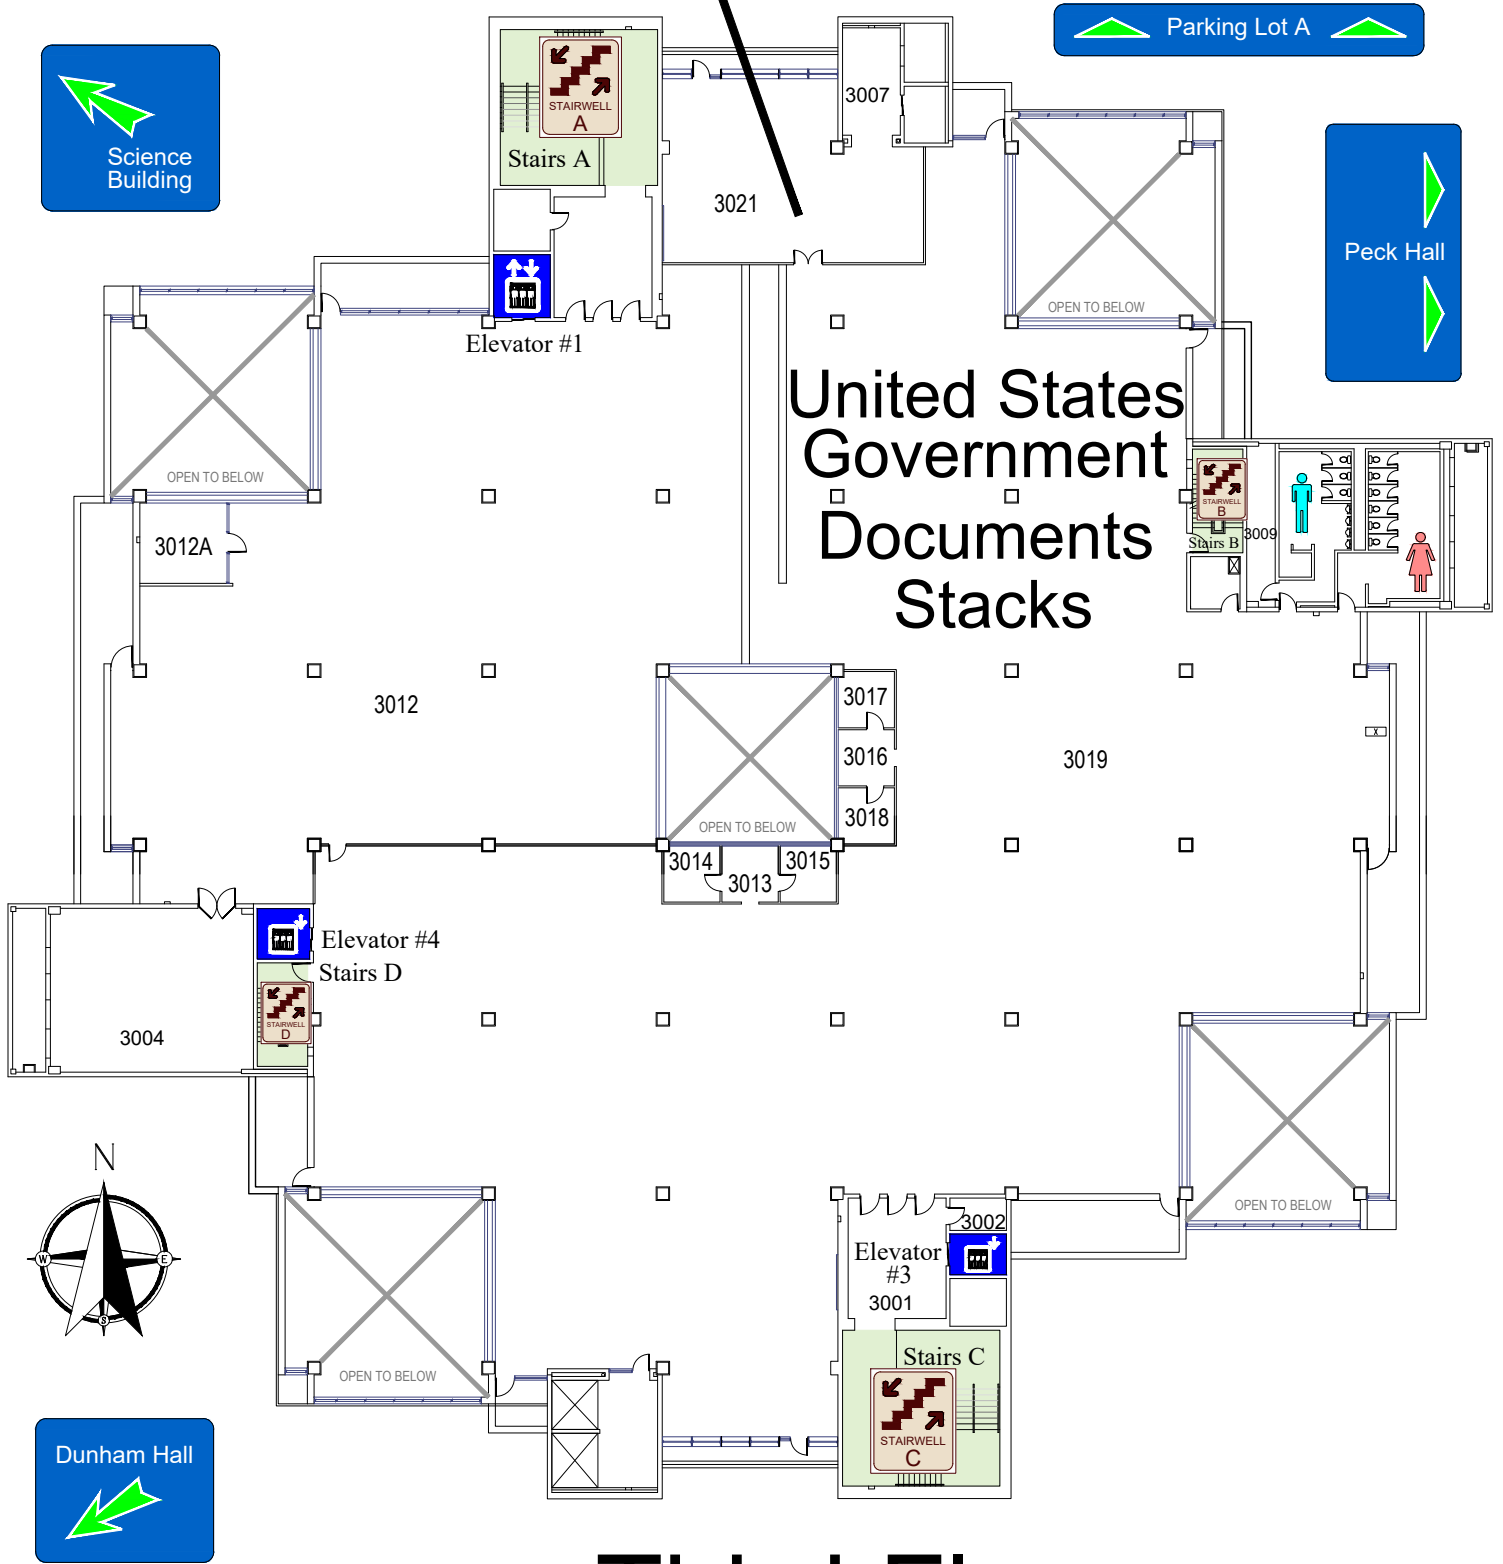

Lovejoy Library

Lovejoy Library

Conference Room

Second Floor

Lovejoy Library

Lovejoy Library

Conference Room

Third Floor

EMERGENCY STORM SHELTERS

In event of a Tornado Warning everyone should go to a

PRIMARY STORM SHELTERS

located here on the lower level

LOVEJOY LIBRARY

Lower Level

EMERGENCY STORM SHELTERS

In event of a Tornado Warning everyone should go to a Lower Level **Primary Storm Shelter**

In event you can not get to a Primary Shelter go to a **Secondary Storm Shelter**

First Floor

LOVEJOY LIBRARY

EMERGENCY STORM SHELTERS

In event of a Tornado Warning everyone should go to a Lower Level **Primary Storm Shelter**

In event you can not get to a Primary Shelter go to a **Secondary Storm Shelter**

Second Floor

LOVEJOY LIBRARY

EMERGENCY STORM SHELTERS

In event of a Tornado Warning everyone should go to a Lower Level **Primary Storm Shelter**