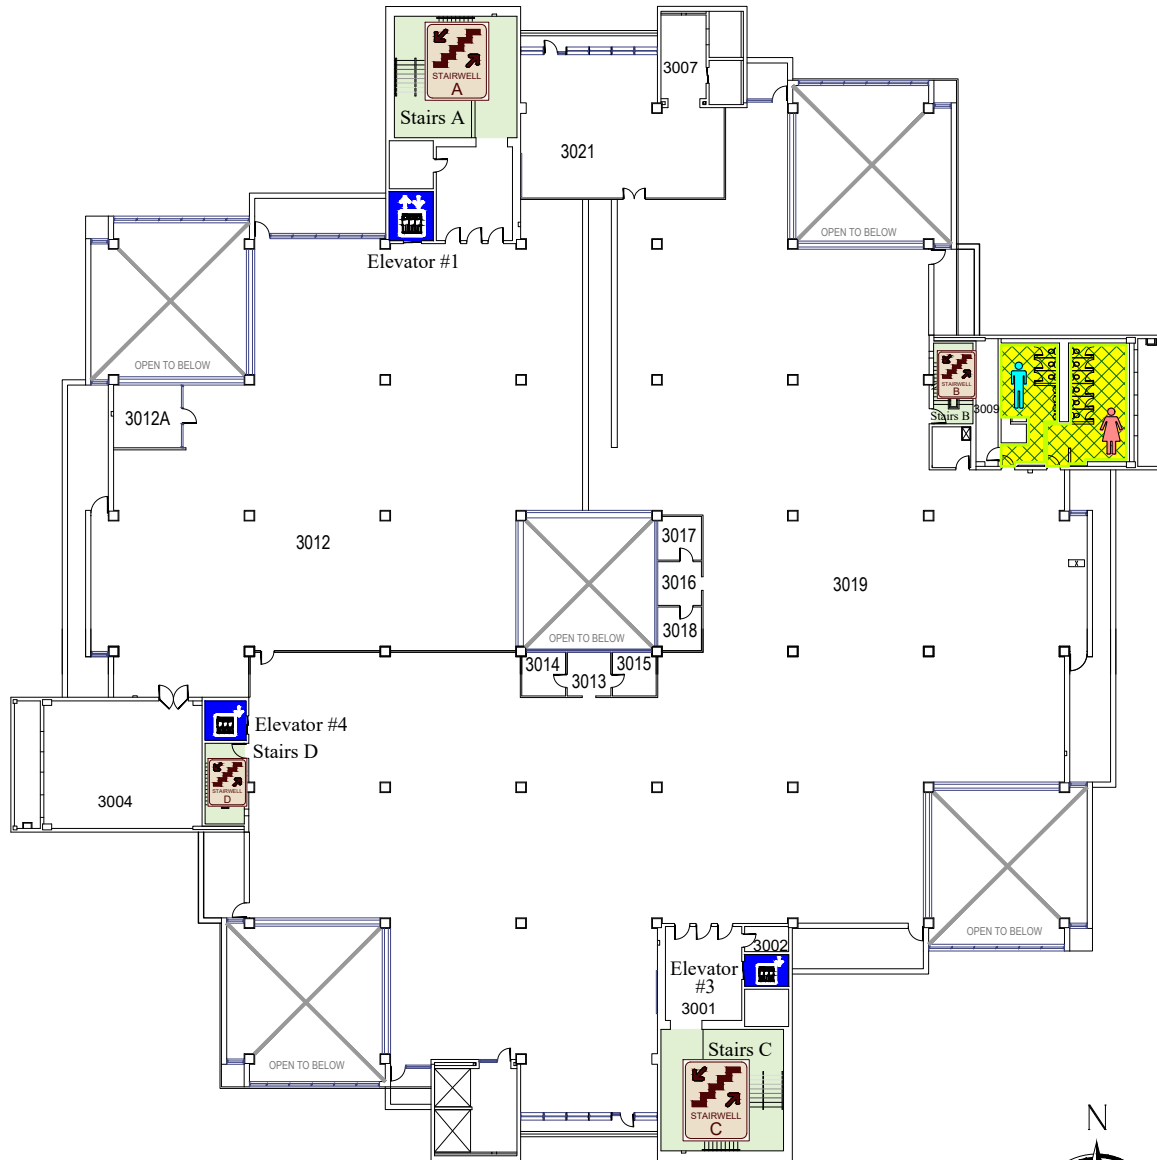

EMERGENCY STORM SHELTERS

In event of a Tornado Warning everyone should go to a

PRIMARY STORM SHELTERS

located here on the lower level

LOVEJOY LIBRARY

Lower Level

EMERGENCY STORM SHELTERS

In event of a Tornado Warning everyone should go to a Lower Level **Primary Storm Shelter**

In event you can not get to a Primary Shelter go to a **Secondary Storm Shelter**

First Floor

LOVEJOY LIBRARY

EMERGENCY STORM SHELTERS

In event of a Tornado Warning everyone should go to a Lower Level **Primary Storm Shelter**

In event you can not get to a Primary Shelter go to a **Secondary Storm Shelter**

Second Floor

LOVEJOY LIBRARY

EMERGENCY STORM SHELTERS

In event of a Tornado Warning everyone should go to a Lower Level **Primary Storm Shelter**

In event you can not get to a Primary Shelter go to a **Secondary Storm Shelter**

Third Floor

LOVEJOY LIBRARY

EMERGENCY EXIT PLAN

EXIT

IN CASE OF EMERGENCY USE MARKED EXITS

EXIT

IN CASE OF FIRE