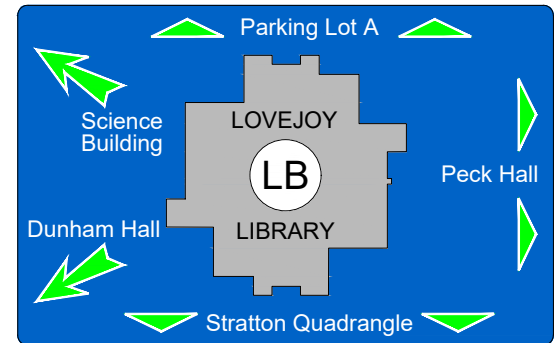

DO NOT USE ELEVATORS

WHEELCHAIR USERS ARE

**IF POSSIBLE GO TO EXIT EXIT TO OUTSIDE
IF NOT GO INTO A STAIRWELL
AND WAIT FOR EMERGENCY PERSONNEL.**

LOVEJOY LIBRARY

Lower Level

0' 5' 10' 20' 30' 40' 50'-0"

Stratton Quadrangle

EMERGENCY EXIT PLAN

EXIT IN CASE OF EMERGENCY USE MARKED EXITS **EXIT**

IN CASE OF FIRE

DO NOT USE ELEVATORS

WHEELCHAIR USERS ARE
IF POSSIBLE GO TO EXIT EXIT TO OUTSIDE
IF NOT GO INTO A STAIRWELL AND WAIT FOR EMERGENCY PERSONNEL.

LOVEJOY LIBRARY

First Floor

EMERGENCY EXIT PLAN

EXIT IN CASE OF EMERGENCY USE MARKED EXITS **EXIT**

IN CASE OF FIRE

WHEELCHAIR USERS ARE

IF NOT GO INTO A STAIRWELL AND WAIT FOR EMERGENCY PERSONNEL.

LOVEJOY LIBRARY