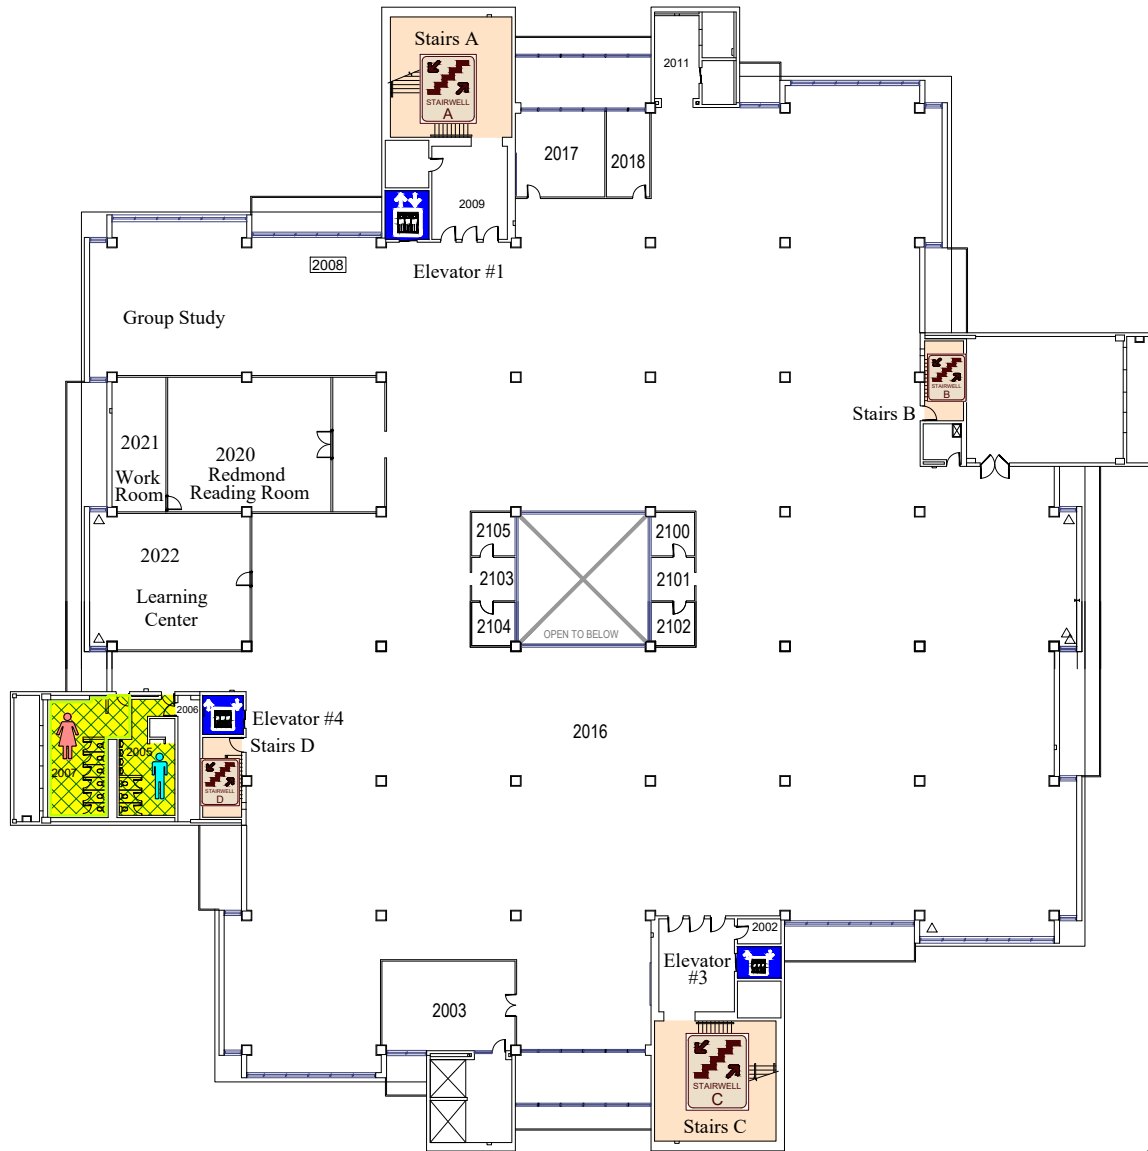

Lovejoy Library

Lovejoy Library

Conference Room

Second Floor

Lovejoy Library

Lovejoy Library

Conference Room

Third Floor

EMERGENCY STORM SHELTERS

In event of a Tornado Warning everyone should go to a

PRIMARY STORM SHELTERS

located here on the lower level

LOVEJOY LIBRARY

Lower Level

EMERGENCY STORM SHELTERS

In event of a Tornado Warning everyone should go to a Lower Level **Primary Storm Shelter**

In event you can not get to a Primary Shelter go to a **Secondary Storm Shelter**

First Floor

LOVEJOY LIBRARY

EMERGENCY STORM SHELTERS

In event of a Tornado Warning everyone should go to a Lower Level **Primary Storm Shelter**

In event you can not get to a Primary Shelter go to a **Secondary Storm Shelter**

Second Floor

LOVEJOY LIBRARY

EMERGENCY STORM SHELTERS

In event of a Tornado Warning everyone should go to a Lower Level **Primary Storm Shelter**