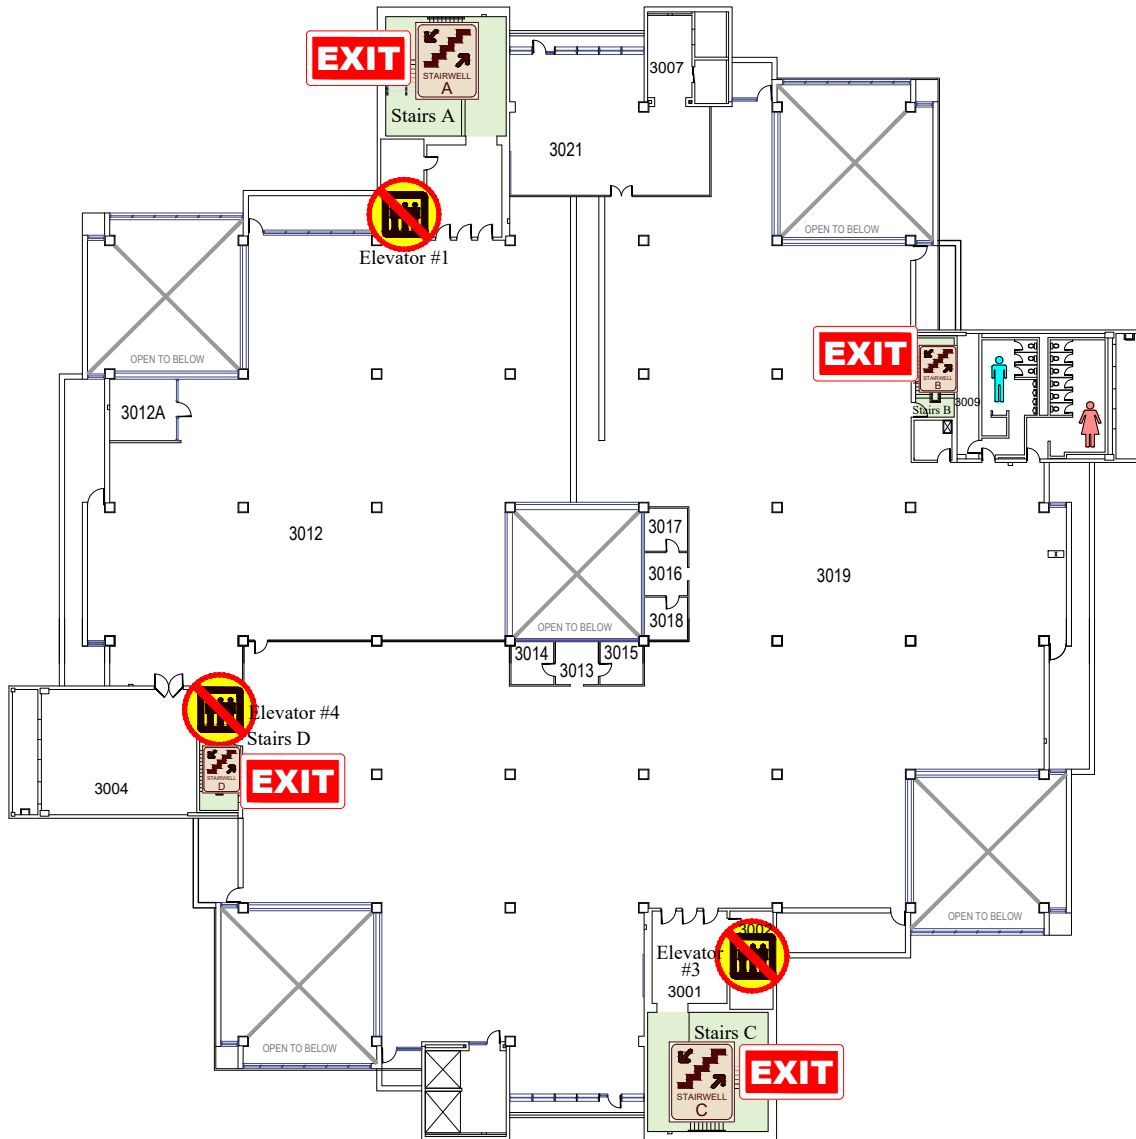

LOVEJOY LIBRARY

First Floor

EMERGENCY EXIT PLAN

EXIT IN CASE OF EMERGENCY USE MARKED EXITS **EXIT**

IN CASE OF FIRE

WHEELCHAIR USERS ARE

IF NOT GO INTO A STAIRWELL AND WAIT FOR EMERGENCY PERSONNEL.

LOVEJOY LIBRARY

Second Floor

EMERGENCY EXIT PLAN

EXIT IN CASE OF EMERGENCY USE MARKED EXITS **EXIT**

IN CASE OF FIRE DO NOT USE ELEVATORS

USE STAIRWAYS

WHEELCHAIR USERS ARE TO GO INTO STAIR WELLS AND WAIT FOR EMERGENCY PERSONNEL.

LOVEJOY LIBRARY

Third Floor