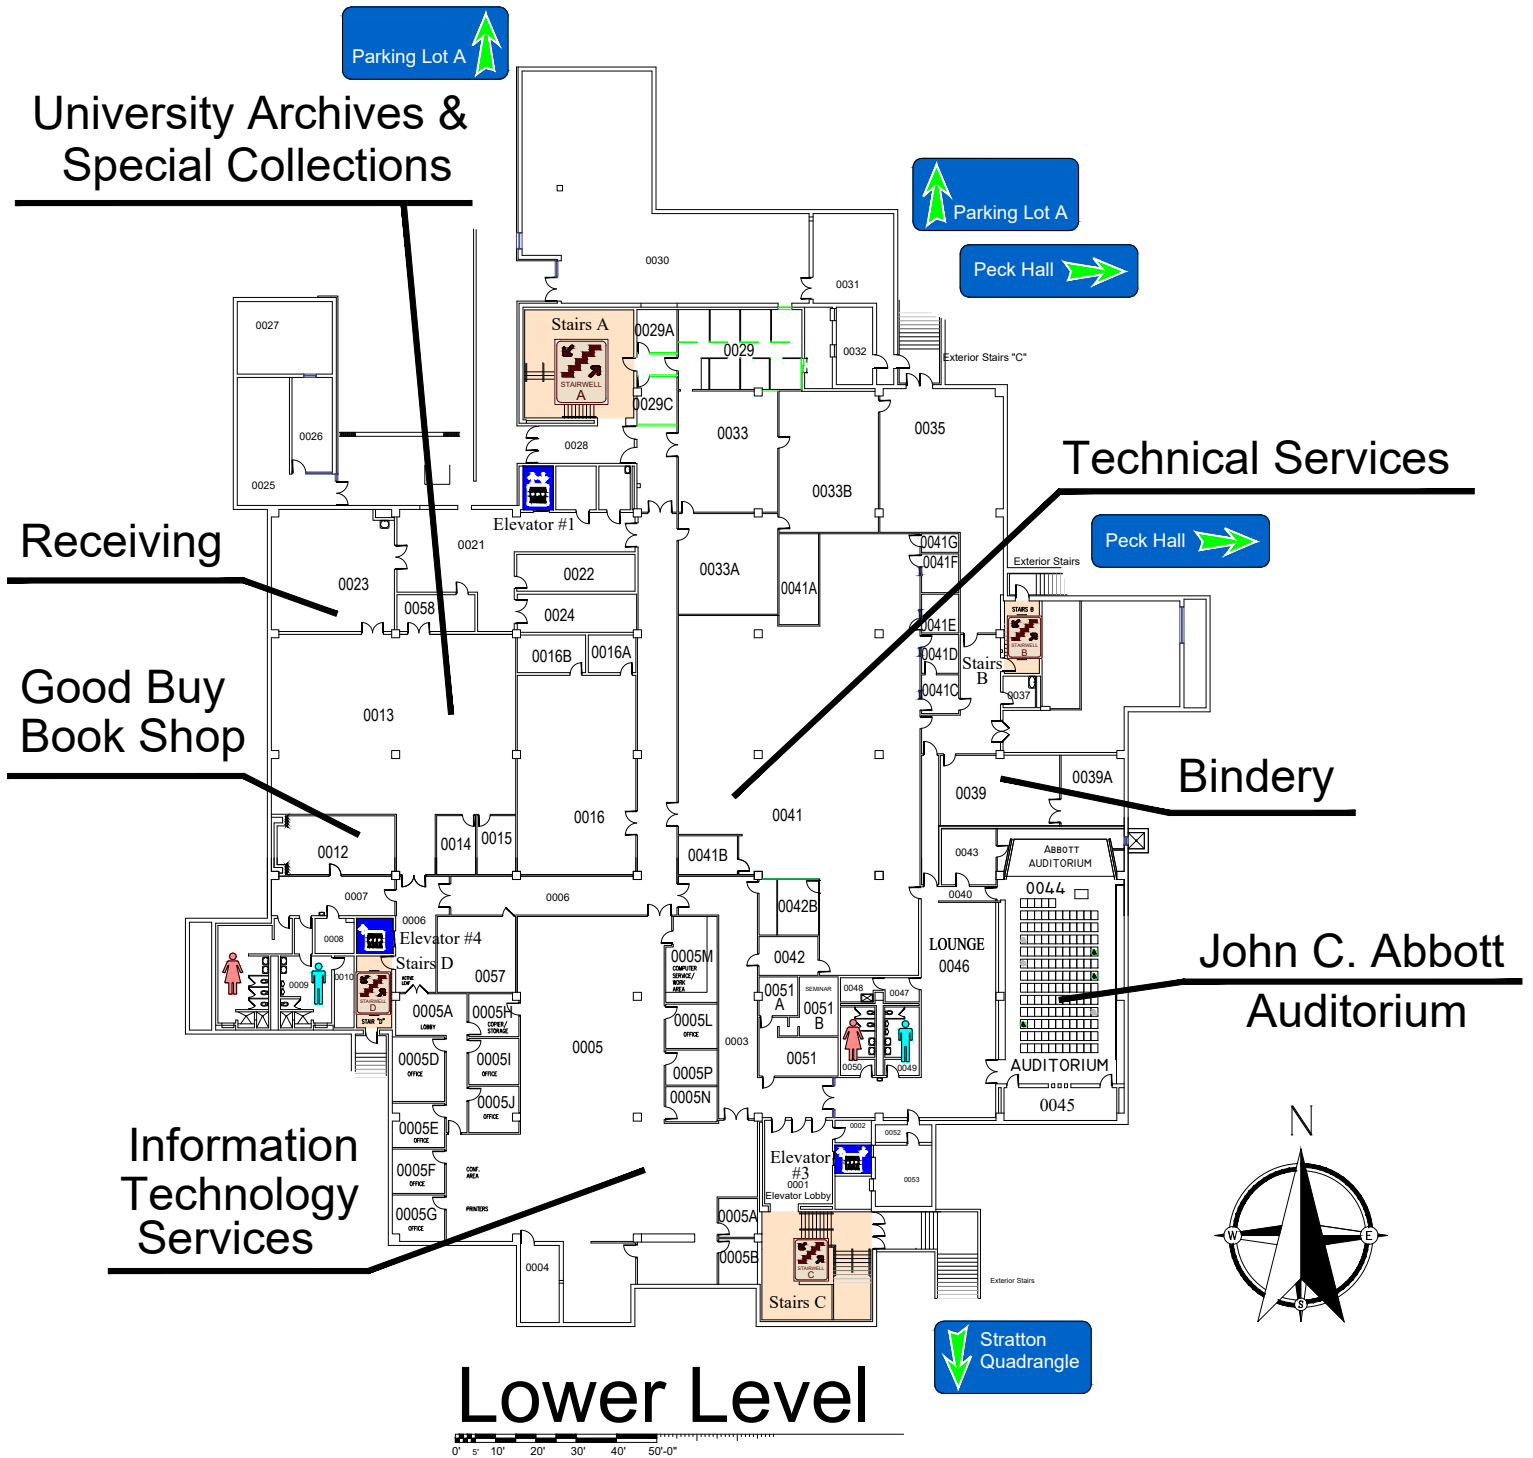

Lovejoy Library

Lovejoy Library

Conference Room

Second Floor

Lovejoy Library

Lovejoy Library

Conference Room

Third Floor

EMERGENCY STORM SHELTERS

In event of a Tornado Warning everyone should go to a

PRIMARY STORM SHELTERS

located here on the lower level

LOVEJOY LIBRARY

Lower Level

EMERGENCY STORM SHELTERS

In event of a Tornado Warning everyone should go to a Lower Level **Primary Storm Shelter**

In event you can not get to a Primary Shelter go to a **Secondary Storm Shelter**

First Floor

LOVEJOY LIBRARY

EMERGENCY STORM SHELTERS

In event of a Tornado Warning everyone should go to a Lower Level **Primary Storm Shelter**

LOVEJOY LIBRARY

Third Floor