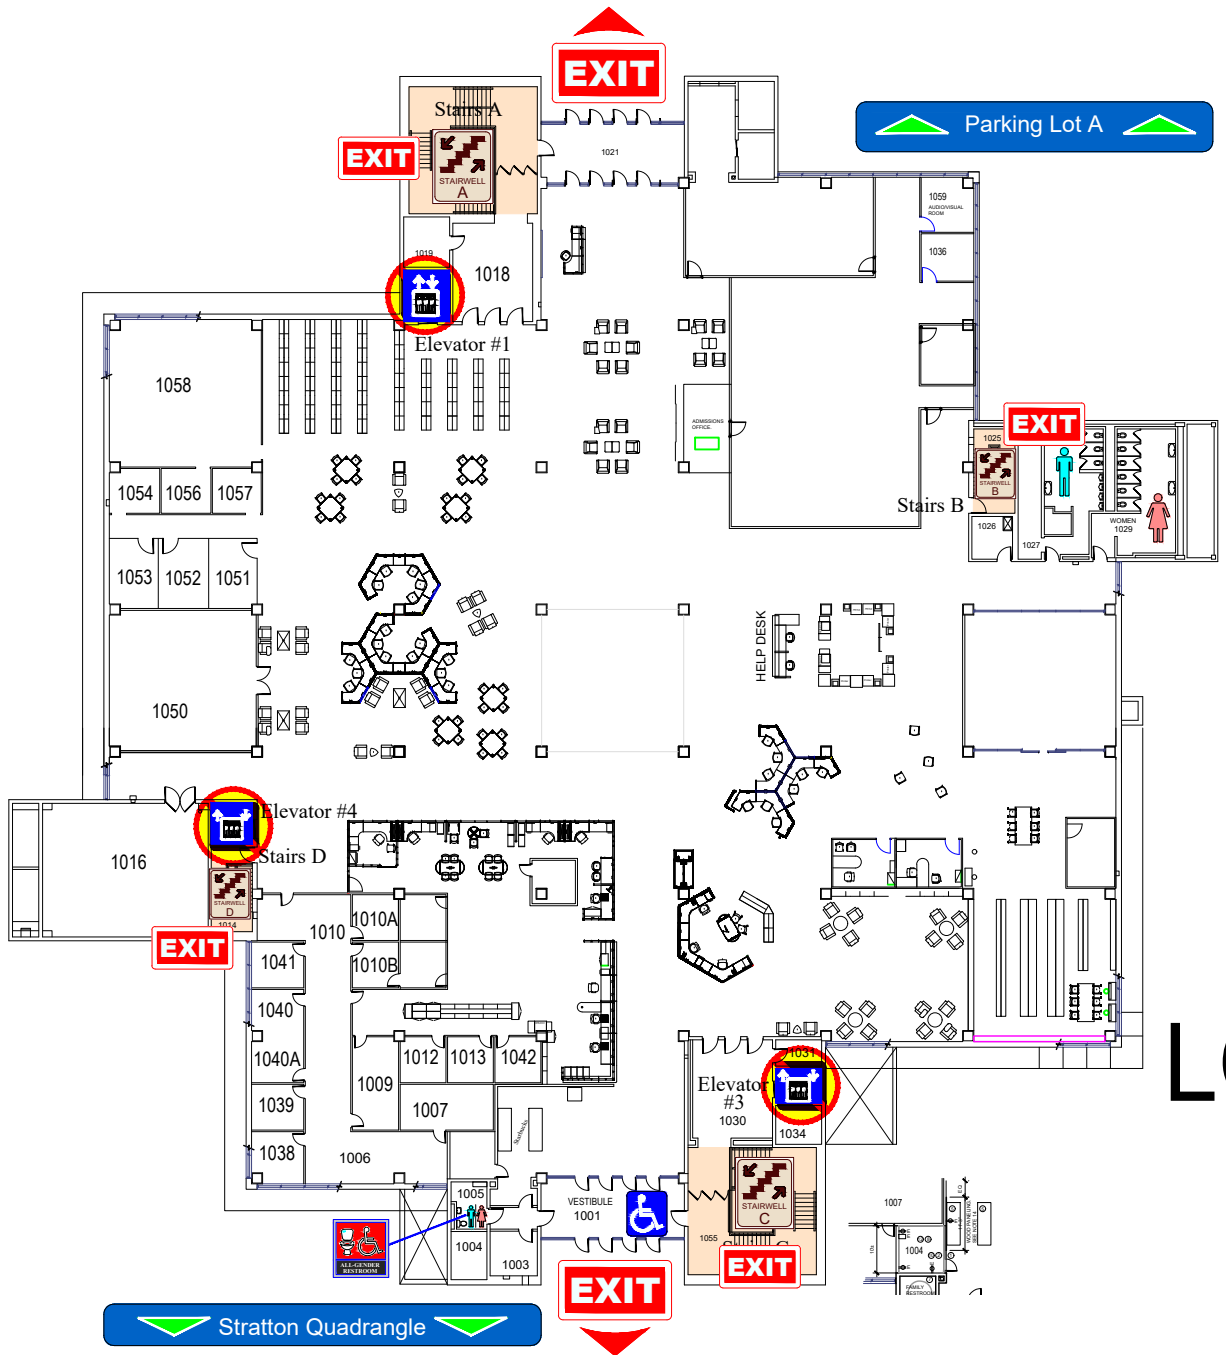

EMERGENCY EXIT PLAN

EXIT IN CASE OF EMERGENCY USE MARKED EXITS **EXIT**

IN CASE OF FIRE

DO NOT USE ELEVATORS

WHEELCHAIR USERS ARE
IF POSSIBLE GO TO EXIT EXIT TO OUTSIDE
IF NOT GO INTO A STAIRWELL AND WAIT FOR EMERGENCY PERSONNEL.