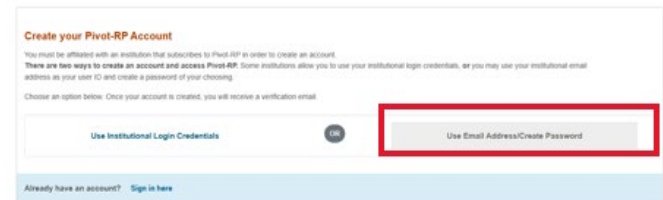

Finding Funding Opportunities with PIVOT-RP

Pivot-RP provides a comprehensive database of funding opportunities and an expertise database to help you identify potential collaborators across the system and at institutions worldwide.

ACCESS URL: <https://pivot.proquest.com>

- Click on Create Account
- Then select “Use Email Address/Create Password”
 - Enter your SIUE email address

FEATURES TO EXPLORE:

- Claim your Profile
- Setting up Automated Funding Alerts
- Curated List
- Search for Funding
- Search for Research Profile
- Homepage - manage active or tracked funding opportunities, saved searches, shared opportunities, and start searching for funding or scholars