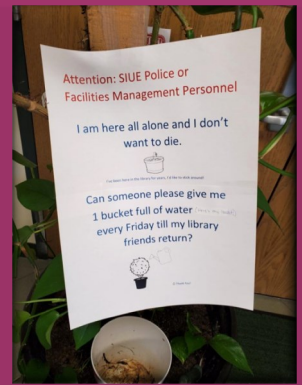

A big THANK YOU to the
SIUE East St. Louis Campus essential workers!

Not only are the SIUE Police Officers and maintenance staff holding down the fort while we Shelter in Place, but they have gone above and beyond by keeping the largest of our resident Learning Resource Center plants watered and alive while we are away. The LRC staff, and our plants, appreciate you!

Please note: all of the smaller plants have taken a field trip to Library Director Rebecca Harper's house!