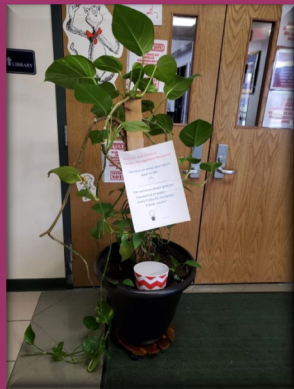

A big THANK YOU to the
SIUE East St. Louis Campus essential workers!

Not only are the SIUE Police Officers and maintenance staff holding down the fort while we Shelter in Place, but they have gone above and beyond by keeping the largest of our resident Learning Resource Center plants watered and alive while we are away. The LRC staff, and our plants, appreciate you!

Please note: all of the smaller plants have taken a field trip to Library Director Rebecca Harper's house!

Many companies are still hiring during the current pandemic. You can find a few below:

<http://www.siu.edu/hr>
Medical Civil Service and Temporary Medical positions available.

SCF Terminal Laborers & Fleet Deckhands to work in Granite City, IL
CALL FOR AN APPLICATION
618-219-3923 for Laborers
618-219-3915 for Deckhands

Terra Source Global
Machinists, Welders, Machine mechanics
Call 618-641-6988 or email
Barbara.youmans@terrasource.com

Pere Marquette State Park has several employment opportunities
For information, contact Pere Marquette State Park at 618-786-3324 and leave a voicemail or email Chris Hesperen at
Chris.Hesperen@illinois.gov

<https://starkloff.org/spring-resume-clean-up/>

This free discussion is a great opportunity for professionals with disabilities to learn ways your resume can help land a competitive job or advance your career in the months ahead.
Thursday, April 30th
9:30 a.m. - 12:30 p.m.

Potter Electric Signal Company, a St. Louis Manufacturer located in Hazelwood, is hiring Assemblers.
To apply, please go to:
<https://pottersignal.aaimtrack.com/jobs/>